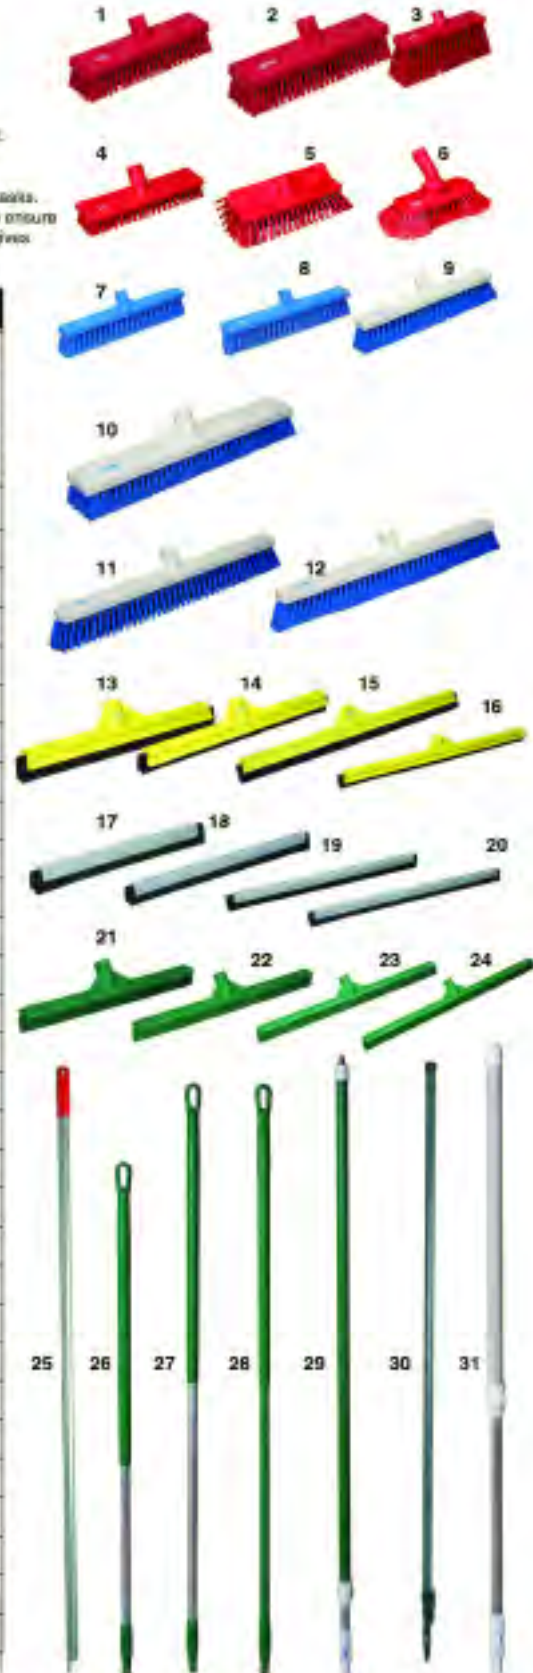

### Add suffix to product code

(3) Blue	(2) Green	(9) Black	(4) Red	(6) Yellow	(5) White

1	300mm Soft Floor Broom	+	+	+	+	+
2	300mm Medium Floor Broom	+	+	+	+	+
3	300mm Stiff Yard Broom	+	+	+	+	+
4	275mm Stiff Deck Scrub	+	+	+	+	+
5	244mm Hi-lo Brush	+	+	+	+	+
6	200mm Soft Angle Adjustable Brush	+	+	+	+	+
7	400mm Soft Split Floor Broom	+	+	+	+	+
8	400mm Soft/Stiff Floor Broom	+	+	+	+	+
9	400mm Medium Floor Broom	+	+	+	+	+
10	475mm Stiff Deck Scrub	+	+	+	+	+
11	600mm Soft/Stiff Floor Broom	+	+	+	+	+
12	600mm Medium Floor Broom	+	+	+	+	+
13	400mm Squeegee	+	+	+	+	+
14	500mm Squeegee	+	+	+	+	+
15	600mm Squeegee	+	+	+	+	+
16	700mm Squeegee	+	+	+	+	+
17	400mm Replacement Blade			+		+
18	500mm Replacement Blade			+		+
19	600mm Replacement Blade			+		+
20	700mm Replacement Blade			+		+
21	400mm One-piece Squeegee	+	+	+	+	+
22	500mm One-piece Squeegee	+	+	+	+	+
23	600mm One-piece Squeegee	+	+	+	+	+
24	700mm One-piece Squeegee	+	+	+	+	+
25	1500mm Aluminium Handle	+	+	+	+	+
26	1300mm Ergo Aluminium Handle	+	+	+	+	+
27	1500mm Ergo Aluminium Handle	+	+	+	+	+
28	1500mm Ergo Glass Fibre Handle	+	+	+	+	+
29	1500-2750mm Ergo Telescopic Waterfed Handle	+	+	+	+	+
30	2000-6000mm Glass Fibre Telescopic Handle	ONLY IN GREY				
31	1500-2750mm Ergo Telescopic Handle	+	+	+	+	+